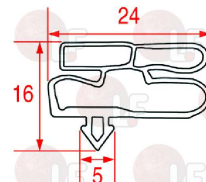

MONDIAL ELITE 4612070

3786449 SNAP-IN GASKET 1530x635 mm
magnetic - white colour
for Refrigerated cupboard (MONDIAL ELITE)
Series CHEF