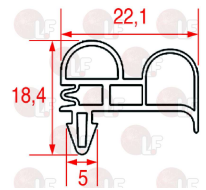

MONDIAL ELITE 4612163

3786218 SNAP-IN GASKET 1720x750 mm
magnetic - white colour
for Refrigerated cupboard (MONDIAL ELITE) KIC60

MONDIAL ELITE 4612139

3786445 SNAP-IN GASKET 550x450 mm
3 sides gasket (2 long ones and 1 short)
white colour

MONDIAL ELITE 4611027

3786446 SNAP-IN GASKET 615x520 mm
3 sides gasket (2 long ones and 1 short)
white colour

MONDIAL ELITE 4611018

3786051 SNAP-IN GASKET 620x520 mm
magnetic - colour black

MONDIAL ELITE TDE072290