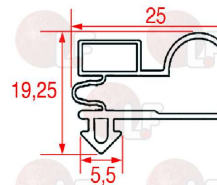

MONDIAL ELITE 4612159

3186744 SNAP-IN GASKET 1445x556 mm
magnetic - white colour
for REFRIGERATORS