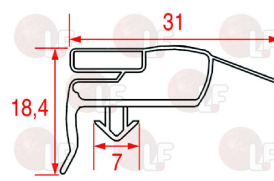

MONDIAL ELITE 4612082

3186746 SNAP-IN GASKET 1700x740 mm
magnetic - colour grey
for Refrigerated cupboard (MONDIAL ELITE) KICPV60
KIC60
for Refrigerated cupboard (WHIRLPOOL) AGB780