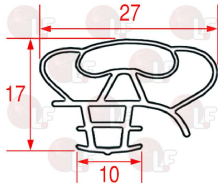

MONDIAL ELITE

3786220 SNAP-IN DOOR GASKET 1695x570 mm
magnetic - black colour
for Refrigerated cupboard (MONDIAL ELITE) BEV40