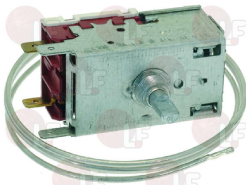

MONDIAL ELITE 1101028

3444852 THERMOSTAT RANCO K50 L3427
2 contacts 6A 250V
capillary 900 mm
D-shaped pin $\varnothing$ 6x4.6 mm
COLD -31,5°C - WARM -13,8°C