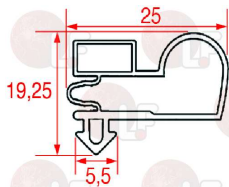

MONDIAL ELITE TDE072171

Grids for refrigerator-oven

3185188 PLASTICIZED GRID 582x385 mm
for Refrigerated cupboard (MONDIAL ELITE) BEV40
BPR40 - KNX40 - KN40 - KPR40 - KPVX40
for Refrigerated cupboard (WHIRLPOOL) AGB773
AGB774 - AGB775 - AGB776 - AGB781