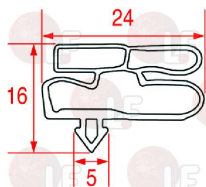

MONDIAL ELITE 4612083

MONDIAL ELITE 4612118

3186747 SNAP-IN GASKET 1705x575 mm
magnetic - white color
for REFRIGERATORS