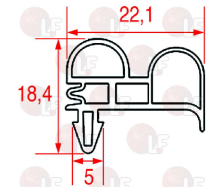

MONDIAL ELITE 4611027

3786446 SNAP-IN GASKET 615x520 mm
3 sides gasket (2 long ones and 1 short)
white colour

MONDIAL ELITE 4611018

3786051 SNAP-IN GASKET 620x520 mm
magnetic - colour black

MONDIAL ELITE TDE072290