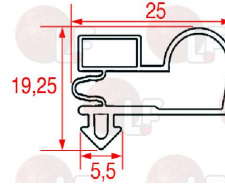

MONDIAL ELITE 3141033

Gaskets for refrigerators

3186942 SNAP-IN DOOR GASKET 1300x570 mm
white colour - for SHAFT FREEZERS
with 400-Litre capacity
Mondial - Iberna

MONDIAL ELITE

3186913 SNAP-IN DOOR GASKET 1336x666 mm
magnetic - black colour
for DISPLAY REFRIGERATORS