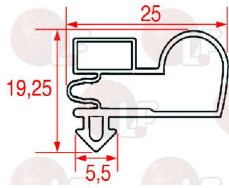

MONDIAL ELITE

Suitable for:

3186742 SNAP-IN GASKET 1562x664 mm
magnetic - grey color
for REFRIGERATORS