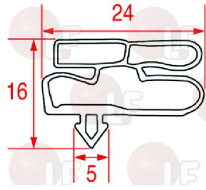

Suitable for:

3786219 SNAP-IN GASKET 1715x575 mm
magnetic - white color
for Refrigerated cupboard (MONDIAL ELITE) KIC40

MONDIAL ELITE 4612138

Suitable for:

3786222 SNAP-IN GASKET 1720x590 mm
magnetic - white color