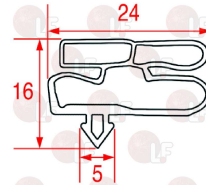

MONDIAL ELITE 4612163

3786218 SNAP-IN GASKET 1720x750 mm
magnetic - white colour
for Refrigerated cupboard (MONDIAL ELITE) KIC60