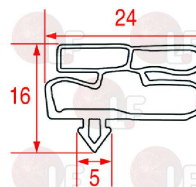

MONDIAL ELITE 4612069

3186743 SNAP-IN GASKET 1705x760 mm
magnetic - white color
for REFRIGERATORS
for Refrigerated cupboard (MONDIAL ELITE) BEVPV60