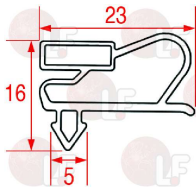

MONDIAL ELITE TDE072132

3786447 SNAP-IN GASKET 1635x525 mm
magnetic - white colour
for Refrigerated cupboard (MONDIAL ELITE)
DRINKP410