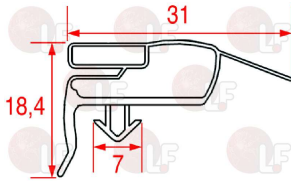

MONDIAL ELITE 4612040

MONDIAL ELITE 4612055

3786180 SNAP-IN GASKET 1640x705 mm
magnetic - grey colour
for Refrigerated cupboard (MONDIAL ELITE) ECO500X