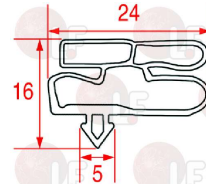

MONDIAL ELITE 4612112

3786694 SNAP-IN GASKET 1410x565 mm
magnetic - grey color
for Refrigerated cupboard (MONDIAL ELITE)
AVX400NSP - SM40