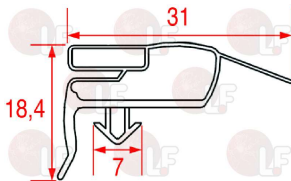

MONDIAL ELITE 4612005

3186745 SNAP-IN GASKET 1695x566 mm
magnetic - colour white
for Refrigerated cupboard (MONDIAL ELITE) KNX40
KN40 - KPR40 - KPVX40 - KPV40
for Refrigerated cupboard (WHIRLPOOL) AGB773
AGB774 - AGB775 - AGB776 - AGB840