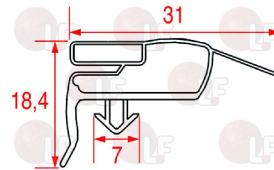

MONDIAL ELITE 4612003

3786450 SNAP-IN GASKET 1640x520 mm
magnetic - white colour
for Refrigerated cupboard (MONDIAL ELITE) ECO400X