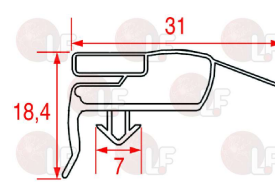

MONDIAL ELITE 4612038

MONDIAL ELITE 4612091