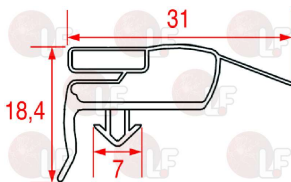

MONDIAL ELITE 4612084

3786448 SNAP-IN GASKET 1445x570 mm
magnetic - white colour
for Refrigerated cupboard (MONDIAL ELITE) BEV32