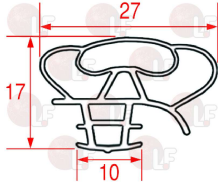

Gaskets for refrigerators

3186942 SNAP-IN DOOR GASKET 1300x570 mm
white colour - for SHAFT FREEZERS
with 400-Litre capacity
Mondial - Iberna

MONDIAL ELITE

3186913 SNAP-IN DOOR GASKET 1336x666 mm
magnetic - black colour
for DISPLAY REFRIGERATORS