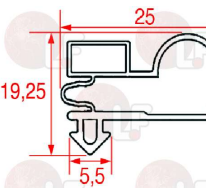

MONDIAL ELITE 4612163

3786218 SNAP-IN GASKET 1720x750 mm
magnetic - white colour
for Refrigerated cupboard (MONDIAL ELITE) KIC60

MONDIAL ELITE 4612139

3786445 SNAP-IN GASKET 550x450 mm
3 sides gasket (2 long ones and 1 short)
white colour

MONDIAL ELITE 4611027

3786446 SNAP-IN GASKET 615x520 mm
3 sides gasket (2 long ones and 1 short)
white colour

MONDIAL ELITE 4611018

3786051 SNAP-IN GASKET 620x520 mm
magnetic - colour black

MONDIAL ELITE TDE072290