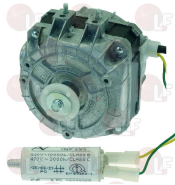

Suitable for:

3803024 MICROSWITCH ELTEK 250V 0.25A
2 contacts - pin 31.5 mm

MONDIAL ELITE 1195005

MONDIAL ELITE

Suitable for:

3240197 MICROSWITCH MF17 5A 250V

MONDIAL ELITE 1095001

Motors

3240882 MOTOR EMI 8W 83-2008/1
230V 50Hz 1900rpm 45W
with starting capacitor 1.5 μ F
for bracket fastening 2 screws M4 distance 26 mm

MONDIAL ELITE 4022022

3240683 MOTOR VAX 150/30 252102
230V 50/60Hz 35W
for Refrigerated cupboard (MONDIAL ELITE) KPVX40
KPVX60 - KPV40 - KPV60
for Refrigerated cupboard (WHIRLPOOL) AGB774
AGB779 - AGB780 - AGB840

MONDIAL ELITE 4121093

3240910 5-POLE MOTOR 5W 230V 50Hz

MONDIAL ELITE 4121014

Racks

3185223 S/STEEL RACK BRACKET
length 320 mm
for SLIM

MONDIAL ELITE 8915474

Relays

3351602 RELAY 65.31 30A 250V 50/60Hz
1 cut-off contact

MONDIAL ELITE 1042007