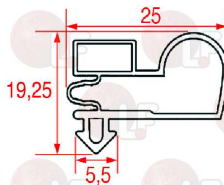

MONDIAL ELITE TDE072321

3786590 SNAP-IN GASKET 1410x650 mm
magnetic - grey colour
for Refrigerated cupboard (FRAMEC) EXPO360
EXPO430 - EXPO500