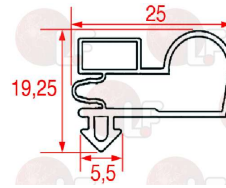

MONDIAL ELITE 4512017

Suitable for:

3186970 SNAP-IN GASKET 1565x664 mm
magnetic - grey color
for Refrigerated cupboard (DESMON) HD140A - ID70
IE140A