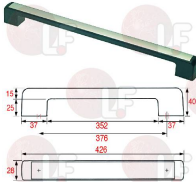

Suitable for:

3185902 PLASTICIZED SHELF 453x448 mm

MONDIAL ELITE 0621130

3185901 PLASTICIZED SHELF 518x408 mm

MONDIAL ELITE 0621092

3185903 PLASTICIZED SHELF 633x463 mm

MONDIAL ELITE 0621099

Handles

3242924 BLACK DOOR HANDLE 8745 426x28xh40 mm
distance between holes 376 mm
insert in aluminium

MONDIAL ELITE 2121009

3242659 BLACK PLASTIC HANDLE 140 mm
distance between holes 80 mm

MONDIAL ELITE 1721039