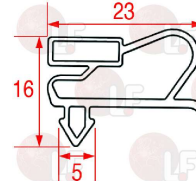

MONDIAL ELITE 4612040

MONDIAL ELITE 4612055

3786180 SNAP-IN GASKET 1640x705 mm
magnetic - grey colour
for Refrigerated cupboard (MONDIAL ELITE) ECO500X

MONDIAL ELITE 4612041

3186768 SNAP-IN GASKET 1655x720 mm
magnetic - white color
for REFRIGERATORS