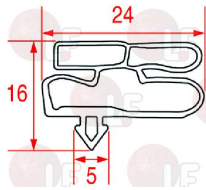

MONDIAL ELITE 4612139

3786445 SNAP-IN GASKET 550x450 mm
3 sides gasket (2 long ones and 1 short)
white colour