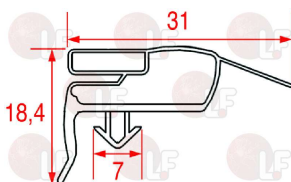

MONDIAL ELITE 4612120

3186741 SNAP-IN GASKET 1540x640 mm
magnetic - grey colour
for REFRIGERATORS